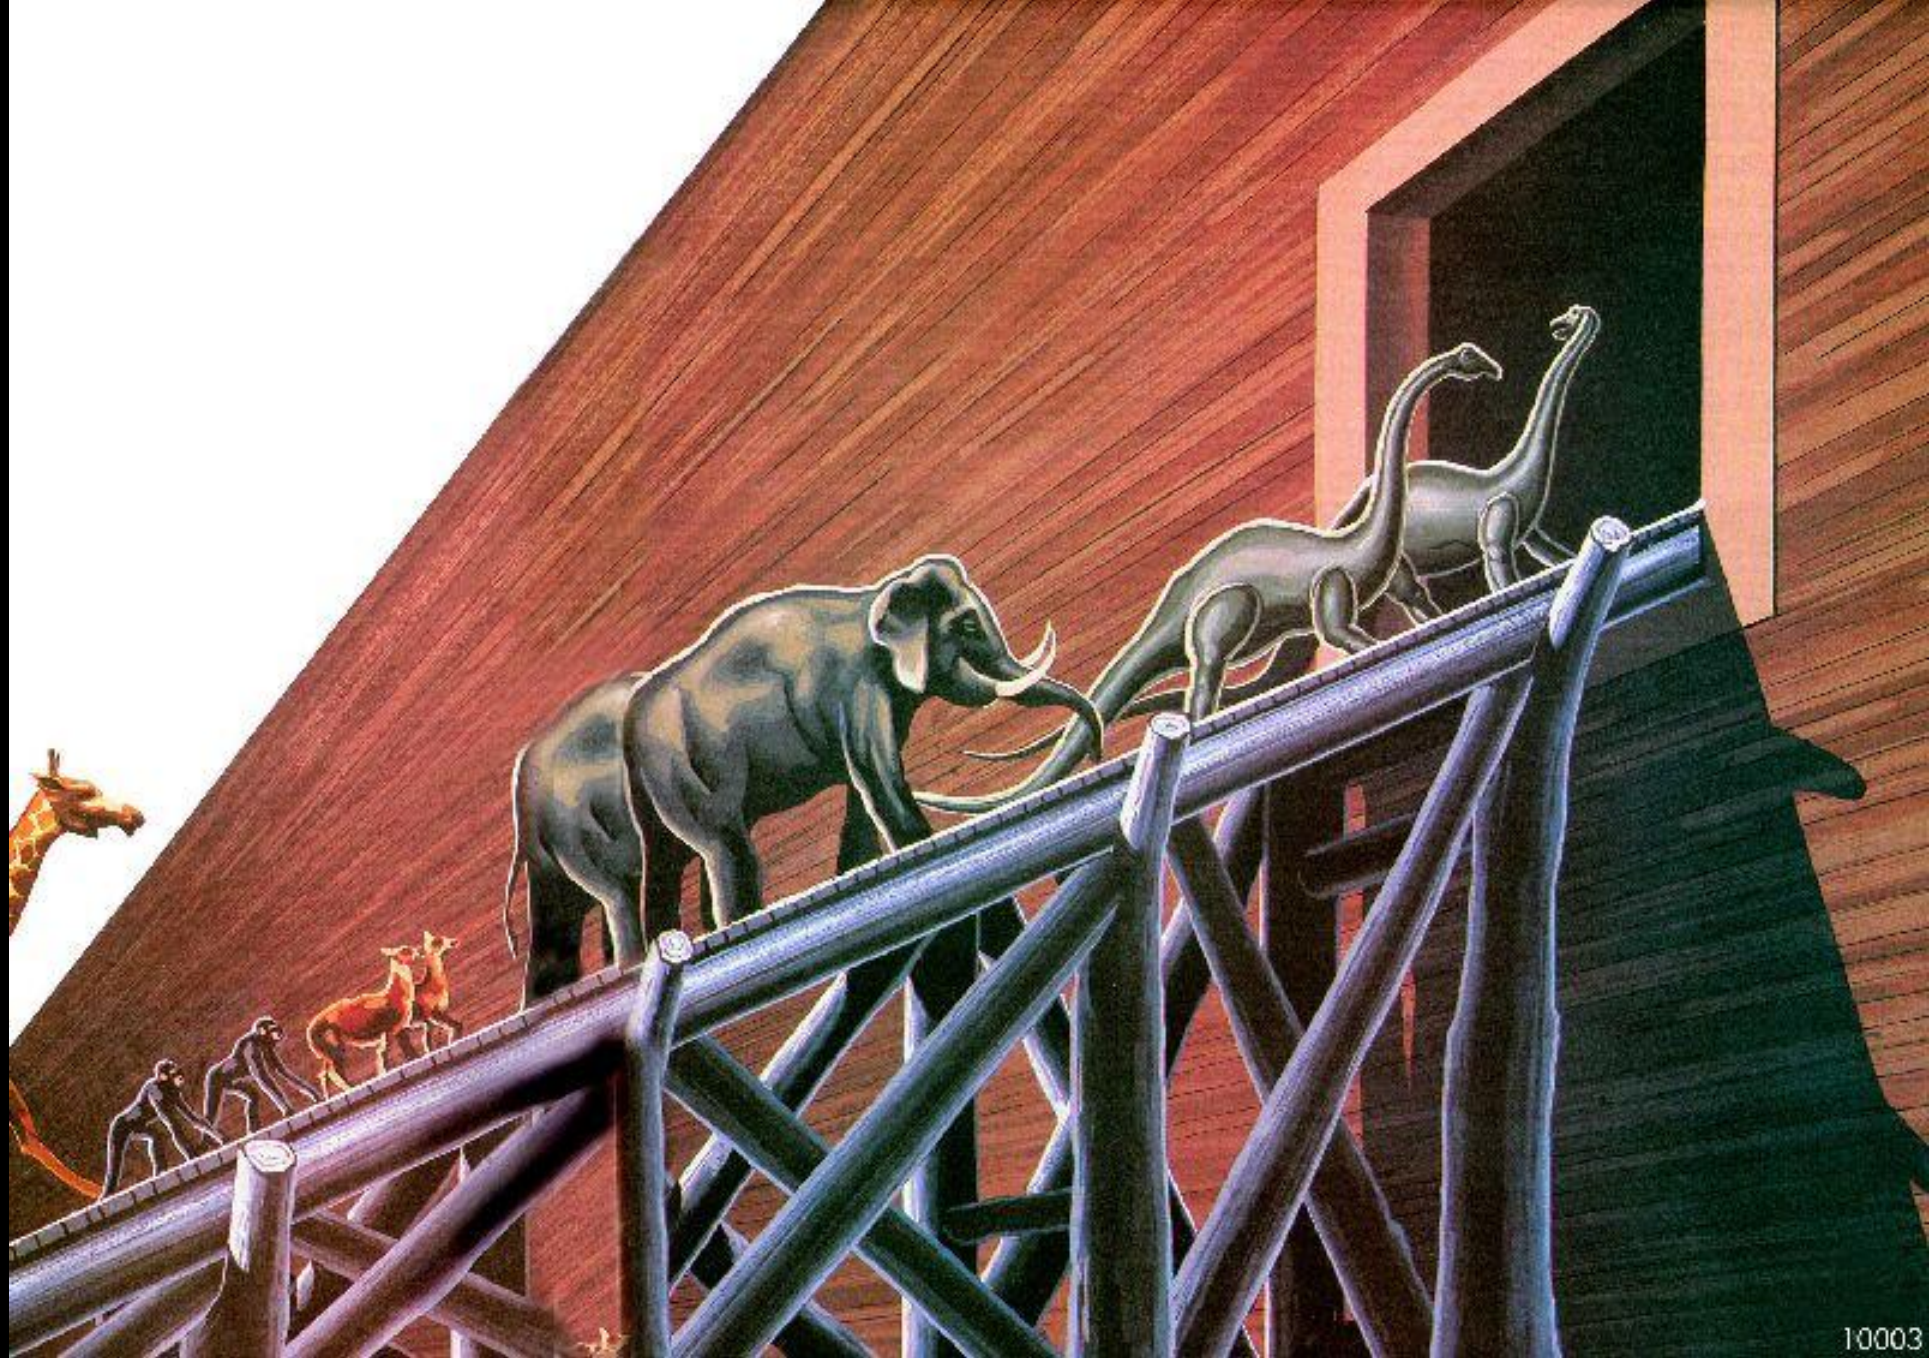

Darwin's *On the Origin of Species*, published in 1859, suggested that humans were descended from African apes. With no fossils of our ancestors discovered until 1924, Darwin's suggestion was considered ridiculous and insulting to the human race. In 1924, Raymond Dart dug up the *Taung child* in Africa—a 3–4 million-year-old Australopithecine and our distant ancestor.

100 million years ago

Muttaburrasaurus langdoni

Muttaburrasaurus langdoni roamed the Australian landscape about 100 million years ago. The dinosaur is known from three specimens from northern and western Queensland, and two isolated teeth from Lightning Ridge, New South Wales. *Muttaburrasaurus* is believed to have been quite common during the Early Cretaceous Period in Australia.

Muttaburrasaurus

Evolution

Millions of years

For the wages of sin is death, but the gift of God is eternal life in Christ Jesus our Lord.

Romans 6:23

Creation

Thousands of years

140m

15,000 tonnes
Stable Design

Muttaburrasaurus langdoni

Muttaburrasaurus langdoni roamed the Australian landscape about 100 million years ago. The dinosaur is known from three specimens from northern and western Queensland, and two isolated teeth from Lightning Ridge, New South Wales. *Muttaburrasaurus* is believed to have been quite common during the Early Cretaceous Period in Australia.