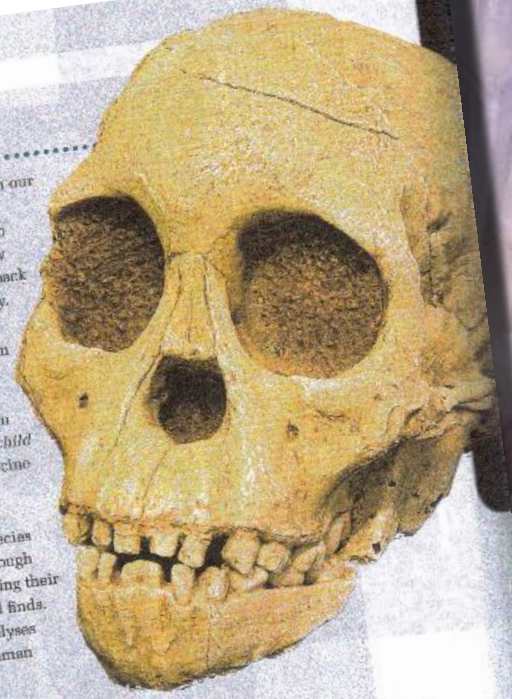

Darwin's *On the Origin of Species*, published in 1859, suggested that humans were descended from African apes. With no fossils of our ancestors discovered until 1924, Darwin's suggestion was considered ridiculous and insulting to the human race. In 1924, Raymond Dart dug up the *Taung child* in Africa—a 3–4 million-year-old Australopithecine and our distant ancestor.

Since Dart's discovery nearly a century ago, approximately twelve to nineteen different species of human ancestor have been identified—although scientists are continually arguing and modifying their stance on the relationships between the fossil finds. As more fossils are uncovered, and more analyses performed, it is expected that the story of human evolution itself will continue to evolve.

Fig 5.85 The skull of the Taung child—a 3–4 million-year-old distant ancestor.

A comic book illustration showing three students on a school balcony. On the left, a boy with spiky brown hair, wearing a yellow t-shirt and brown pants, looks towards the other two. In the center, a girl with long dark hair, wearing a red t-shirt and black pants, sits on the balcony railing with a sad expression. On the right, a boy with blonde hair, wearing a blue tracksuit, stands with his hand on his head, looking distressed. The background shows a school building with a sign that says 'sci' and some green bushes under a clear blue sky.