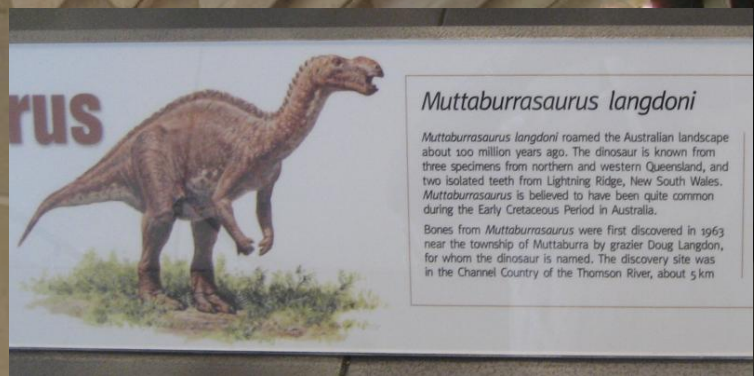

100 million years ago

Muttaburrasaurus langdoni

Muttaburrasaurus